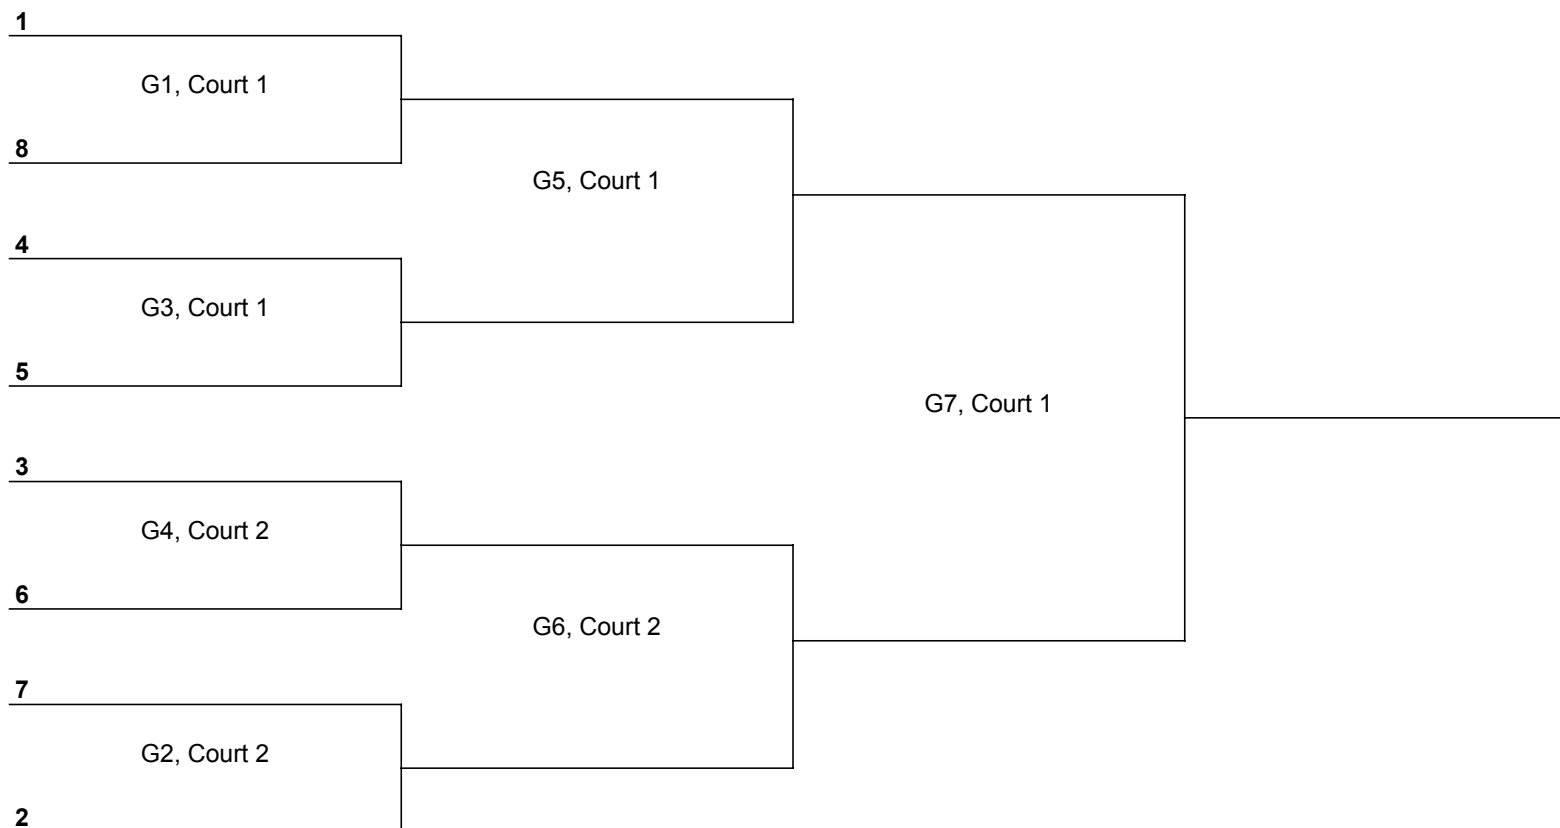

2022 Phoenix Cup - Women's Playoffs - Gold

Schedule

Approx. Time	Court	Match	Reffing Team
3:00 PM	1	G1: 1 vs 8	6
3:00 PM	2	G2: 2 vs 7	5
4:00 PM	1	G3: 4 vs 5	LG1
4:00 PM	2	G4: 3 vs 6	LG2
5:00 PM	1	G5: WG1 vs WG3	LG3
5:00 PM	2	G6: WG2 vs WG4	LG4
6:00 PM	1	G7: WG5 vs WG6	LG5 / LG6

All playoff matches will start at 0-0 and are best 2 out of 3 sets. First two sets to 25, 3rd set to 15. No cap. 1 timeout per set.