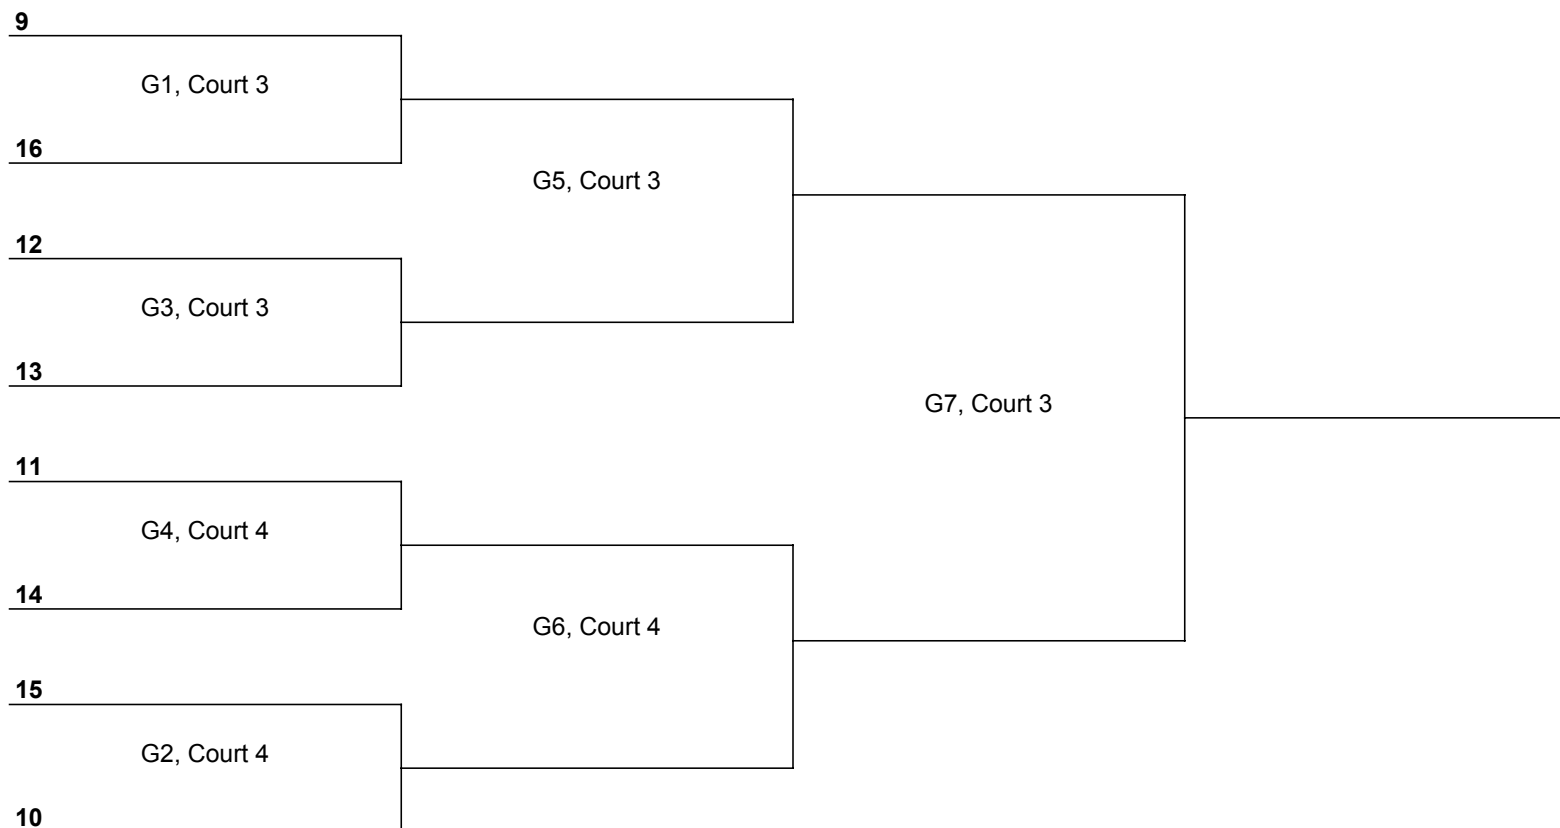

Once pool play is complete, there will be a brief captains' meeting for playoffs.

Pool Play Schedule

Each match is 2 sets to 25. Matches start at 4-4. Cap at 27. One timeout per set.		
Approx. Time	Match	Reffing Team
9:00 AM	1 vs 4	3
10:00 AM	2 vs 3	4
11:00 AM	1 vs 3	2
12:00 PM	2 vs 4	3
1:00 PM	3 vs 4	1
2:00 PM	1 vs 2	4

2022 Phoenix Cup - Women's Playoffs - Gold

Schedule

Approx. Time	Court	Match	Reffing Team
3:00 PM	1	G1: 1 vs 8	6
3:00 PM	2	G2: 2 vs 7	5
4:00 PM	1	G3: 4 vs 5	LG1
4:00 PM	2	G4: 3 vs 6	LG2
5:00 PM	1	G5: WG1 vs WG3	LG3
5:00 PM	2	G6: WG2 vs WG4	LG4
6:00 PM	1	G7: WG5 vs WG6	LG5 / LG6

All playoff matches will start at 0-0 and are best 2 out of 3 sets. First two sets to 25, 3rd set to 15. No cap. 1 timeout per set.

2022 Phoenix Cup - Women's Playoffs - Silver

Schedule

Approx. Time	Court	Match	Reffing Team
3:00 PM	3	G1: 9 vs 16	14
3:00 PM	4	G2: 10 vs 15	13
4:00 PM	3	G3: 12 vs 13	LG1
4:00 PM	4	G4: 11 vs 14	LG2
5:00 PM	3	G5: WG1 vs WG3	LG3
5:00 PM	4	G6: WG2 vs WG4	LG4
6:00 PM	3	G7: WG5 vs WG6	LG5 / LG6

All playoff matches will start at 0-0 and are best 2 out of 3 sets. First two sets to 25, 3rd set to 15. No cap. 1 timeout per set.