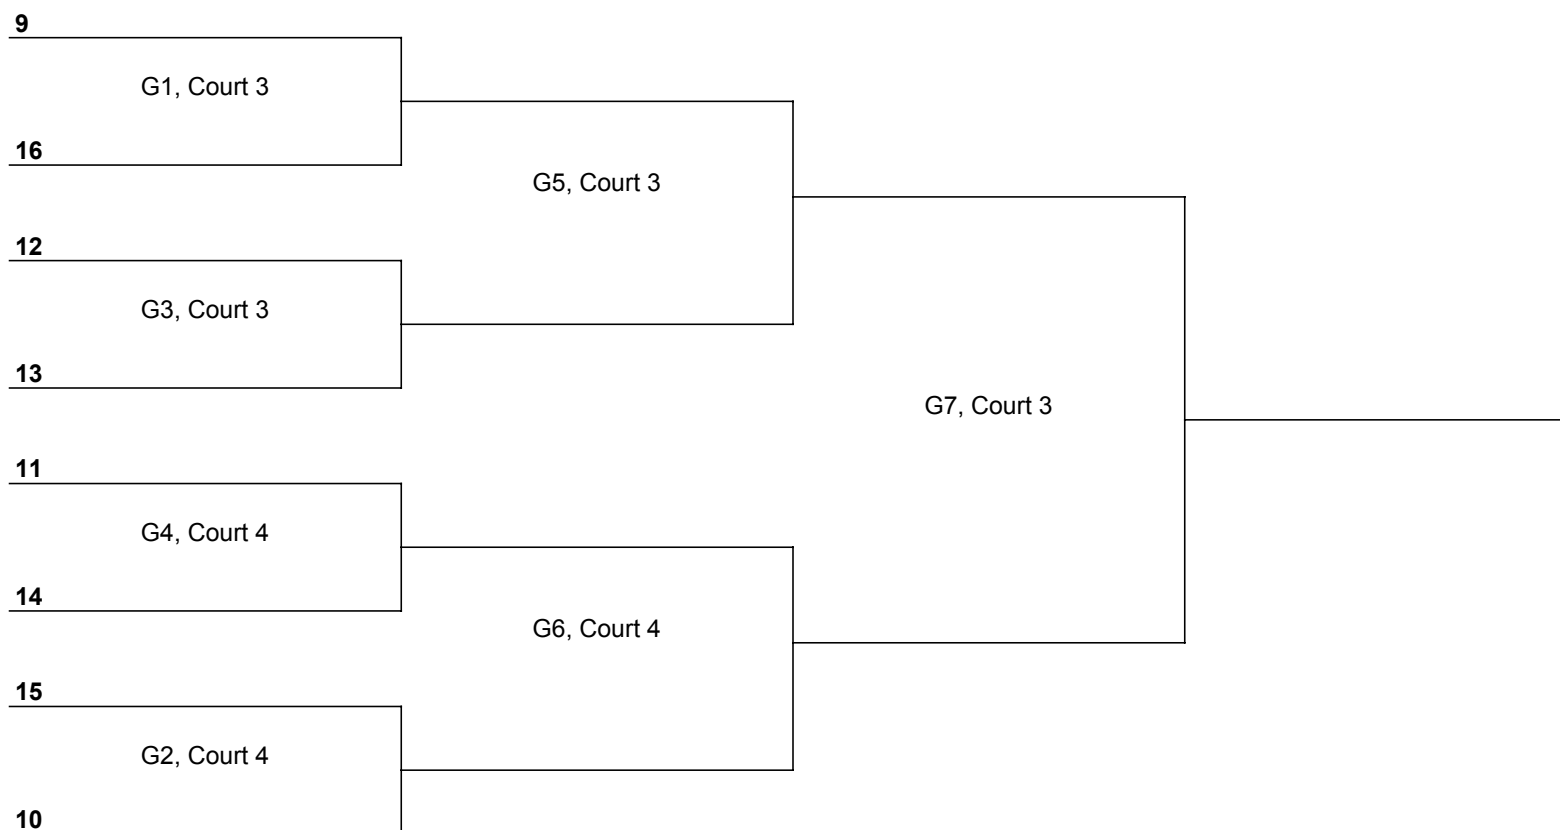

Once pool play is complete, there will be a brief captains' meeting for playoffs.

Pool Play Schedule

Each match is 2 sets to 21. Cap at 23. One timeout per set.		
Approx. Time	Match	Reffing Team
9:00 AM	1 vs 4	3
10:00 AM	2 vs 3	4
11:00 AM	1 vs 3	2
12:00 PM	2 vs 4	3
1:00 PM	3 vs 4	1
2:00 PM	1 vs 2	4

2022 Phoenix Cup - Men's Playoffs - Gold

Schedule

Approx. Time	Court	Match	Reffing Team
3:00 PM	1	G1: 1 vs 8	6
3:00 PM	2	G2: 2 vs 7	5
4:00 PM	1	G3: 4 vs 5	LG1
4:00 PM	2	G4: 3 vs 6	LG2
5:00 PM	1	G5: WG1 vs WG3	LG3
5:00 PM	2	G6: WG2 vs WG4	LG4
6:00 PM	1	G7: WG5 vs WG6	LG5 / LG6

All playoff matches will start at 0-0 and are best 2 out of 3 sets. First two sets to 21, 3rd set to 15. No cap. 1 timeout per set.

2022 Phoenix Cup - Men's Playoffs - Silver

Schedule

Approx. Time	Court	Match	Reffing Team
3:00 PM	3	G1: 9 vs 16	14
3:00 PM	4	G2: 10 vs 15	13
4:00 PM	3	G3: 12 vs 13	LG1
4:00 PM	4	G4: 11 vs 14	LG2
5:00 PM	3	G5: WG1 vs WG3	LG3
5:00 PM	4	G6: WG2 vs WG4	LG4
6:00 PM	3	G7: WG5 vs WG6	LG5 / LG6

All playoff matches will start at 0-0 and are best 2 out of 3 sets. First two sets to 21, 3rd set to 15. No cap. 1 timeout per set.