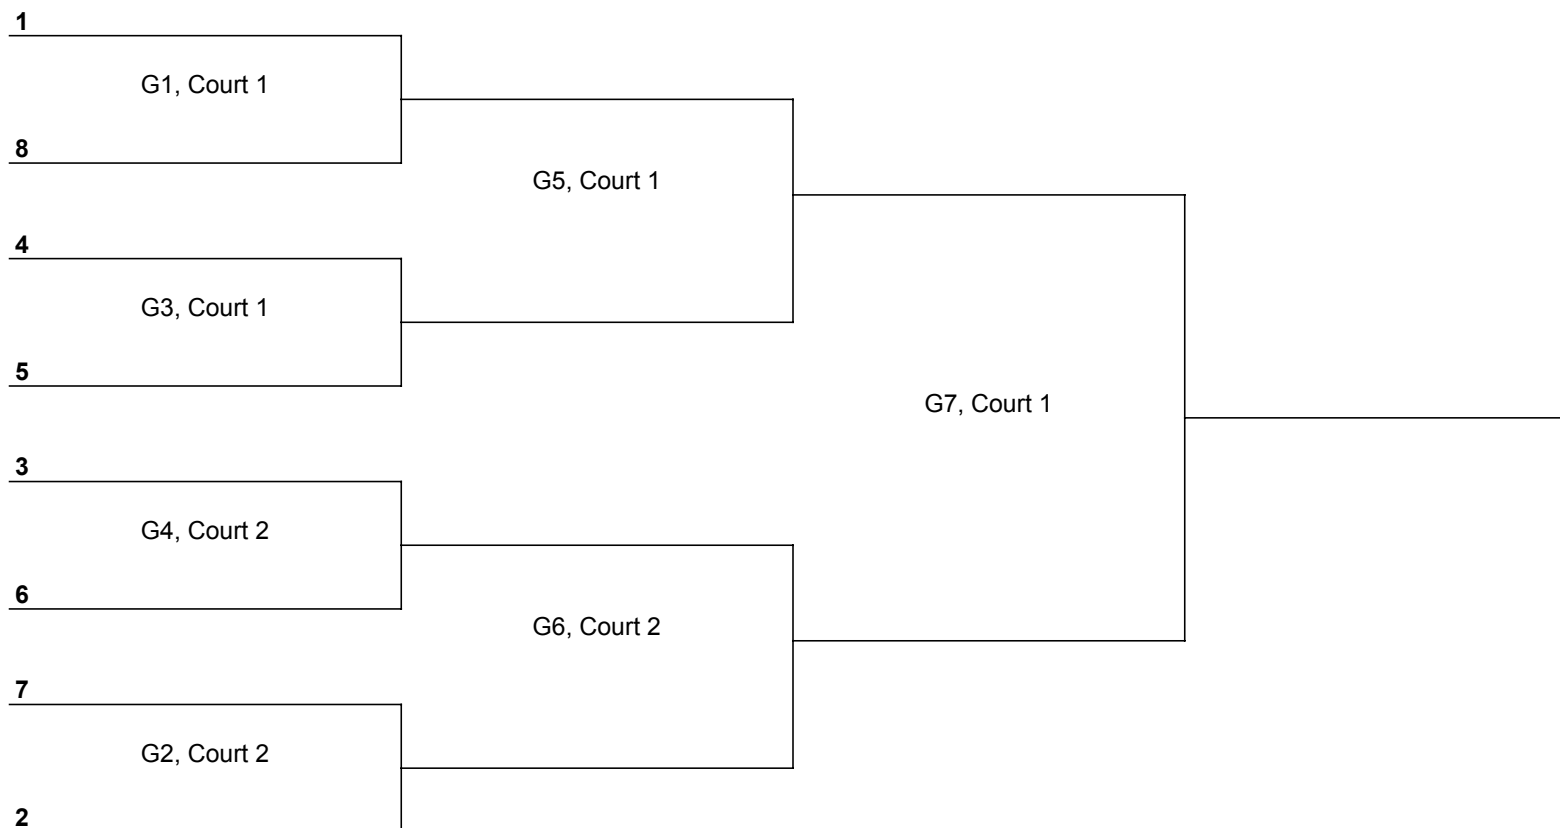

2022 Phoenix Cup - Men's Playoffs - Gold

Schedule

Approx. Time	Court	Match	Reffing Team
3:00 PM	1	G1: 1 vs 8	6
3:00 PM	2	G2: 2 vs 7	5
4:00 PM	1	G3: 4 vs 5	LG1
4:00 PM	2	G4: 3 vs 6	LG2
5:00 PM	1	G5: WG1 vs WG3	LG3
5:00 PM	2	G6: WG2 vs WG4	LG4
6:00 PM	1	G7: WG5 vs WG6	LG5 / LG6

All playoff matches will start at 0-0 and are best 2 out of 3 sets. First two sets to 21, 3rd set to 15. No cap. 1 timeout per set.