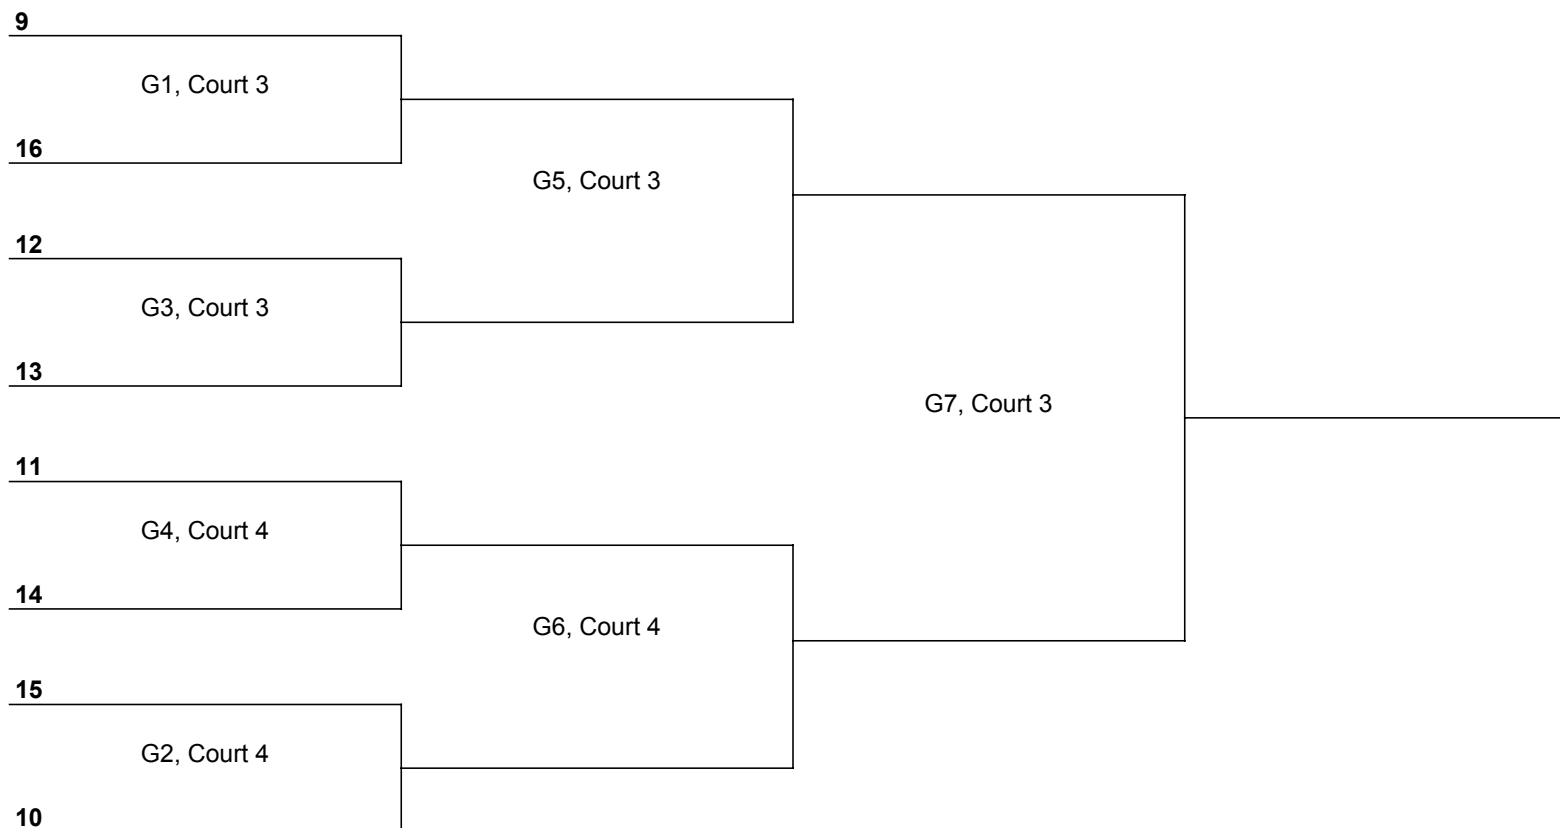

Power Pool Schedule

Each match is 2 sets to 25. Matches start at 4-4. Cap at 27. One timeout per set.

Approx. Time	Court 1	Court 2	Court 3	Court 4
4:15 PM	AA1 vs AA3 [AA2]	BB1 vs BB3 [BB2]	DD1 vs DD4 [DD3]	EE1 vs EE4 [EE3]
5:15 PM			DD2 vs DD3 [DD4]	EE2 vs EE3 [EE4]
8:30 AM	CC1 vs CC3 [CC2]	AA2 vs AA3 [AA1]	DD1 vs DD3 [DD2]	EE1 vs EE3 [EE2]
9:30 AM	CC2 vs CC3 [CC1]	BB2 vs BB3 [BB2]	DD2 vs DD4 [DD3]	EE2 vs EE4 [EE3]
10:30 AM	AA1 vs AA2 [AA3]	BB1 vs BB2 [BB3]	DD3 vs DD4 [DD1]	EE3 vs EE4 [EE1]
11:30 AM	CC1 vs CC2 [CC3]		DD1 vs DD2 [DD4]	EE1 vs EE2 [EE4]

2019 Phoenix Cup - Women's Playoffs - Gold

Schedule

Approx. time	Court	Match	Reffing Team
12:45 PM	1	G1: 1 vs 8	6
12:45 PM	2	G2: 2 vs 7	5
1:45 PM	1	G3: 4 vs 5	LG1
1:45 PM	2	G4: 3 vs 6	LG2
2:45 PM	1	G5: WG1 vs WG3	LG3
2:45 PM	2	G6: WG2 vs WG4	LG4
3:45 PM	1	G7: WG5 vs WG6	LG5 / LG6

All playoff matches will start at 0-0 and they will be best 2 out of 3 sets. First two sets to 25, 3rd set to 15. No cap.

2019 Phoenix Cup - Women's Playoffs - Silver

Schedule

Approx. time	Court	Match	Reffing Team
12:45 PM	3	G1: 9 vs 16	14
12:45 PM	4	G2: 10 vs 15	13
1:45 PM	3	G3: 12 vs 13	LG1
1:45 PM	4	G4: 11 vs 14	LG2
2:45 PM	3	G5: WG1 vs WG3	LG3
2:45 PM	4	G6: WG2 vs WG4	LG4
3:45 PM	3	G7: WG5 vs WG6	LG5 / LG6