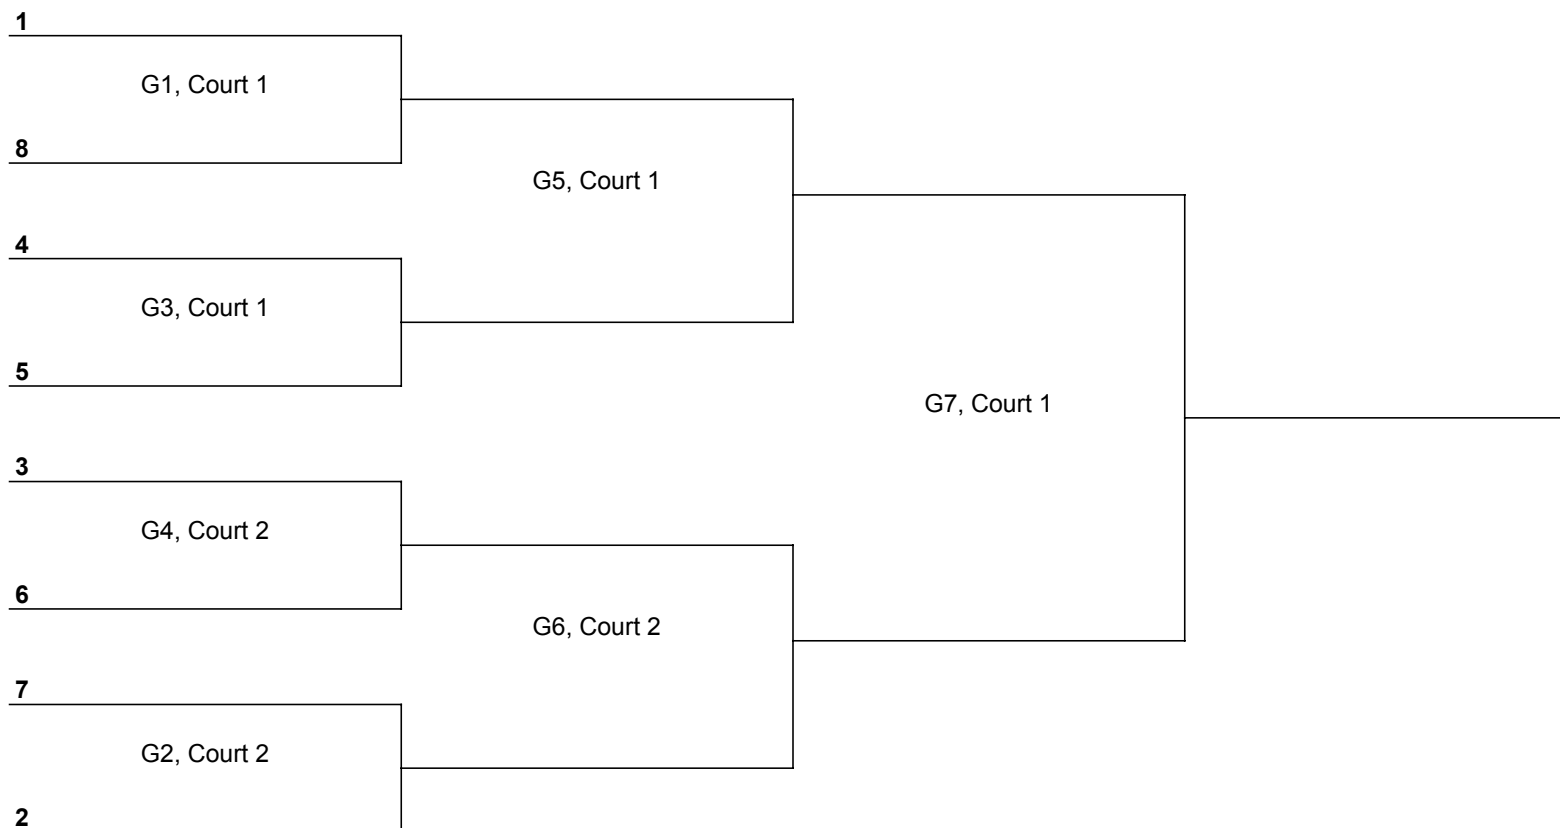

2019 Phoenix Cup - Women's Playoffs - Gold

Schedule

Approx. time	Court	Match	Reffing Team
12:45 PM	1	G1: 1 vs 8	6
12:45 PM	2	G2: 2 vs 7	5
1:45 PM	1	G3: 4 vs 5	LG1
1:45 PM	2	G4: 3 vs 6	LG2
2:45 PM	1	G5: WG1 vs WG3	LG3
2:45 PM	2	G6: WG2 vs WG4	LG4
3:45 PM	1	G7: WG5 vs WG6	LG5 / LG6

All playoff matches will start at 0-0 and they will be best 2 out of 3 sets. First two sets to 25, 3rd set to 15. No cap.