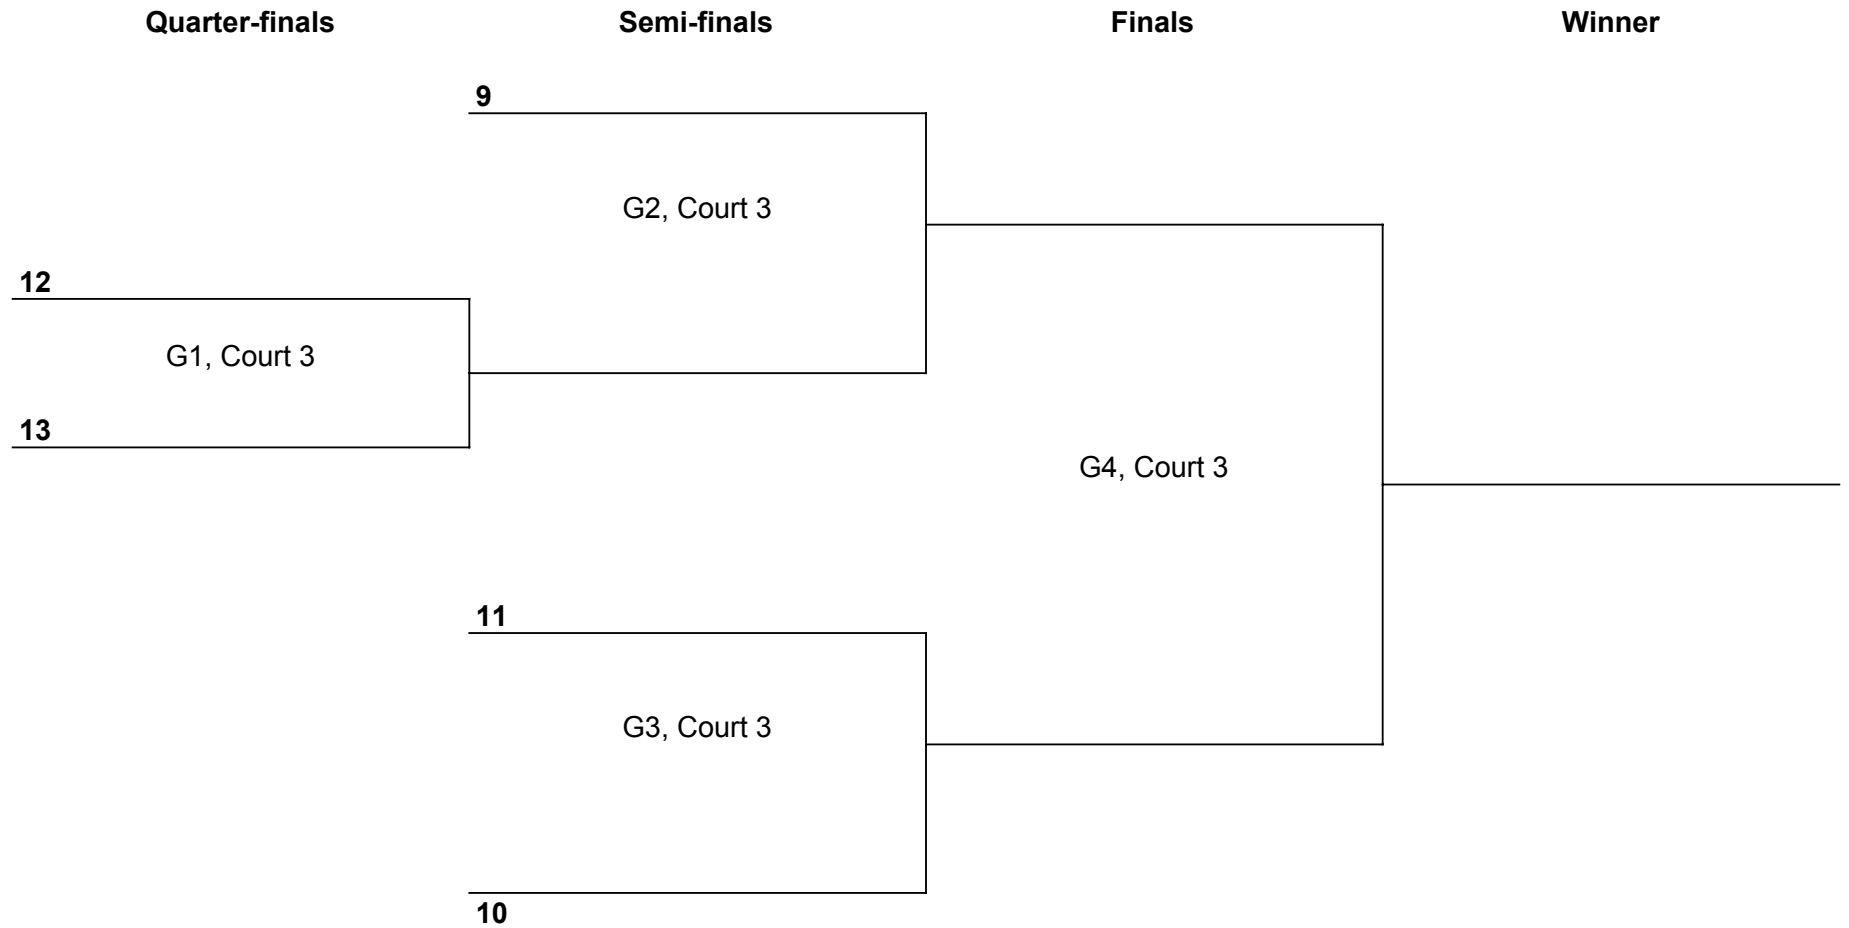

Power Pool Schedule

Each match is 2 sets to 21. Cap at 23. One timeout per set. Refring team in brackets.

Approx. Time	Court 1	Court 2	Court 3
8:30 AM	AA1 vs AA3 [AA2]	BB1 vs BB3 [BB2]	DD1 vs DD3 [DD2]
9:30 AM	CC1 vs CC3 [CC2]	AA2 vs AA3 [AA1]	EE1 vs EE3 [EE2]
10:30 AM	CC2 vs CC3 [CC1]	BB2 vs BB3 [BB1]	DD2 vs DD3 [DD1]
11:30 AM	AA1 vs AA2 [AA3]	BB1 vs BB2 [BB3]	EE2 vs EE3 [EE1]
12:30 PM	CC1 vs CC2 [CC3]	DD1 vs DD2 [DD3]	EE1 vs EE2 [EE3]

2019 Phoenix Cup - Men's Playoffs - Gold

Schedule

Approx. time	Court	Match	Reffing Team
1:45 PM	1	G1: 1 vs 8	5
1:45 PM	2	G2: 2 vs 7	6
2:45 PM	1	G3: 4 vs 5	LG1
2:45 PM	2	G4: 3 vs 6	LG2
3:45 PM	1	G5: WG1 vs WG3	LG3
3:45 PM	2	G6: WG2 vs WG4	LG4
4:45 PM	1	G7: WG5 vs WG6	LG5/LG6

All playoff matches will be best 2 out of 3. All sets go to 21. No cap. Two timeouts per set.

2019 Phoenix Cup - Men's Playoffs - Silver

Schedule

Approx. time	Court	Match	Reffing Team
1:45 PM	3	G1: 12 vs 13	11
2:45 PM	3	G2: 9 vs WG1	LG1
3:45 PM	3	G3: 10 vs 11	LG2
4:45 PM	3	G4: WG2 vs WG3	LG3