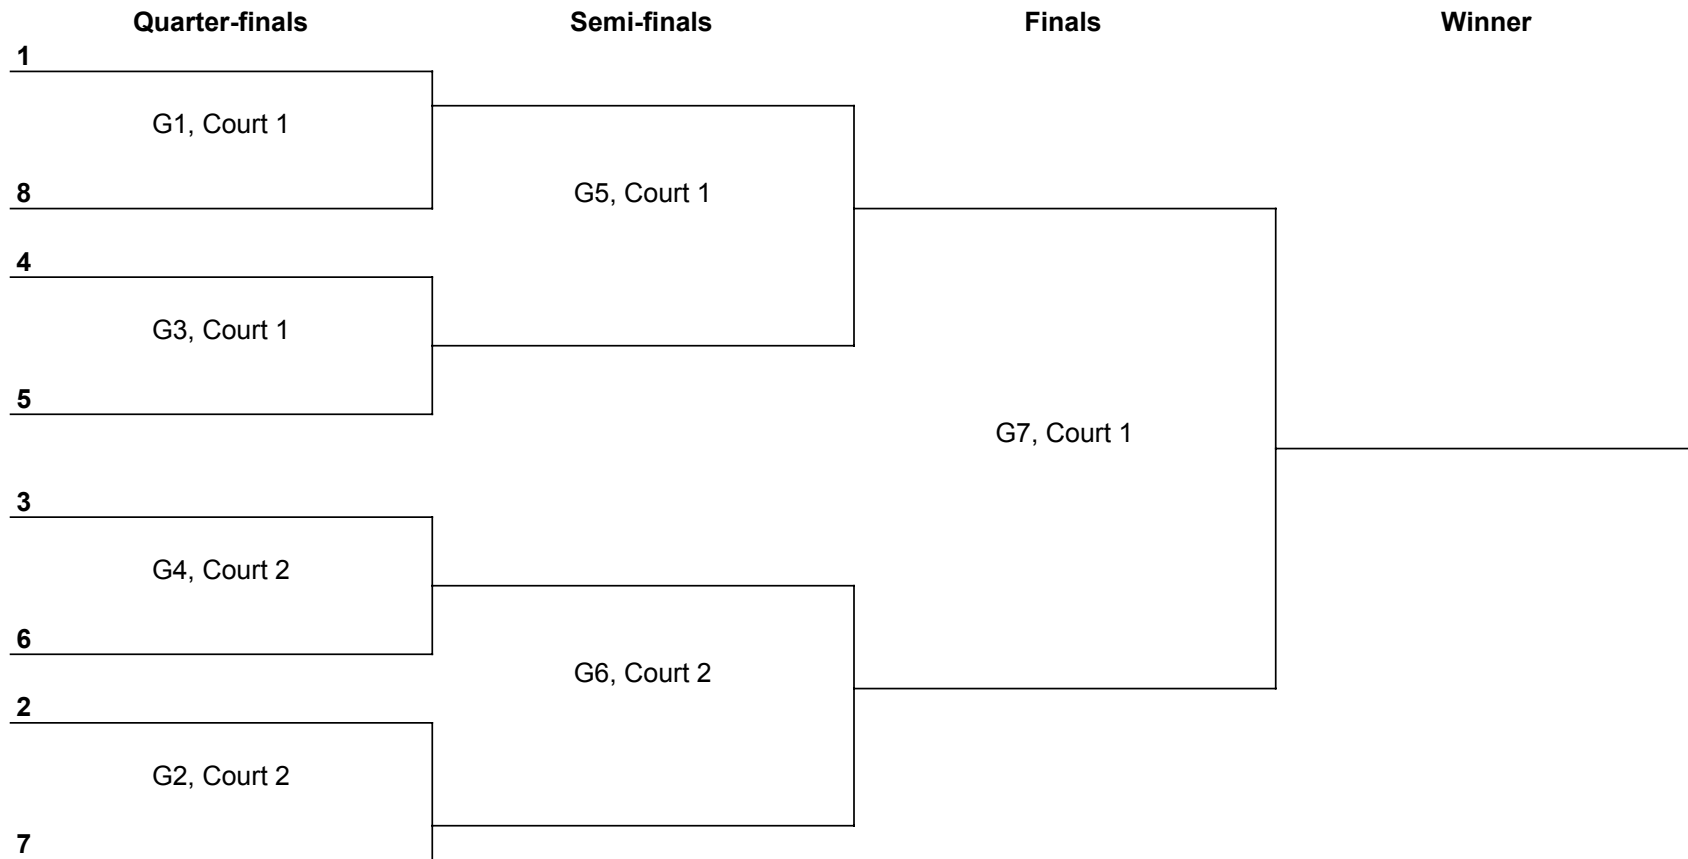

2019 Phoenix Cup - Men's Playoffs - Gold

Schedule

Approx. time	Court	Match	Reffing Team
1:45 PM	1	G1: 1 vs 8	5
1:45 PM	2	G2: 2 vs 7	6
2:45 PM	1	G3: 4 vs 5	LG1
2:45 PM	2	G4: 3 vs 6	LG2
3:45 PM	1	G5: WG1 vs WG3	LG3
3:45 PM	2	G6: WG2 vs WG4	LG4
4:45 PM	1	G7: WG5 vs WG6	LG5/LG6

All playoff matches will be best 2 out of 3. All sets go to 21. No cap. Two timeouts per set.